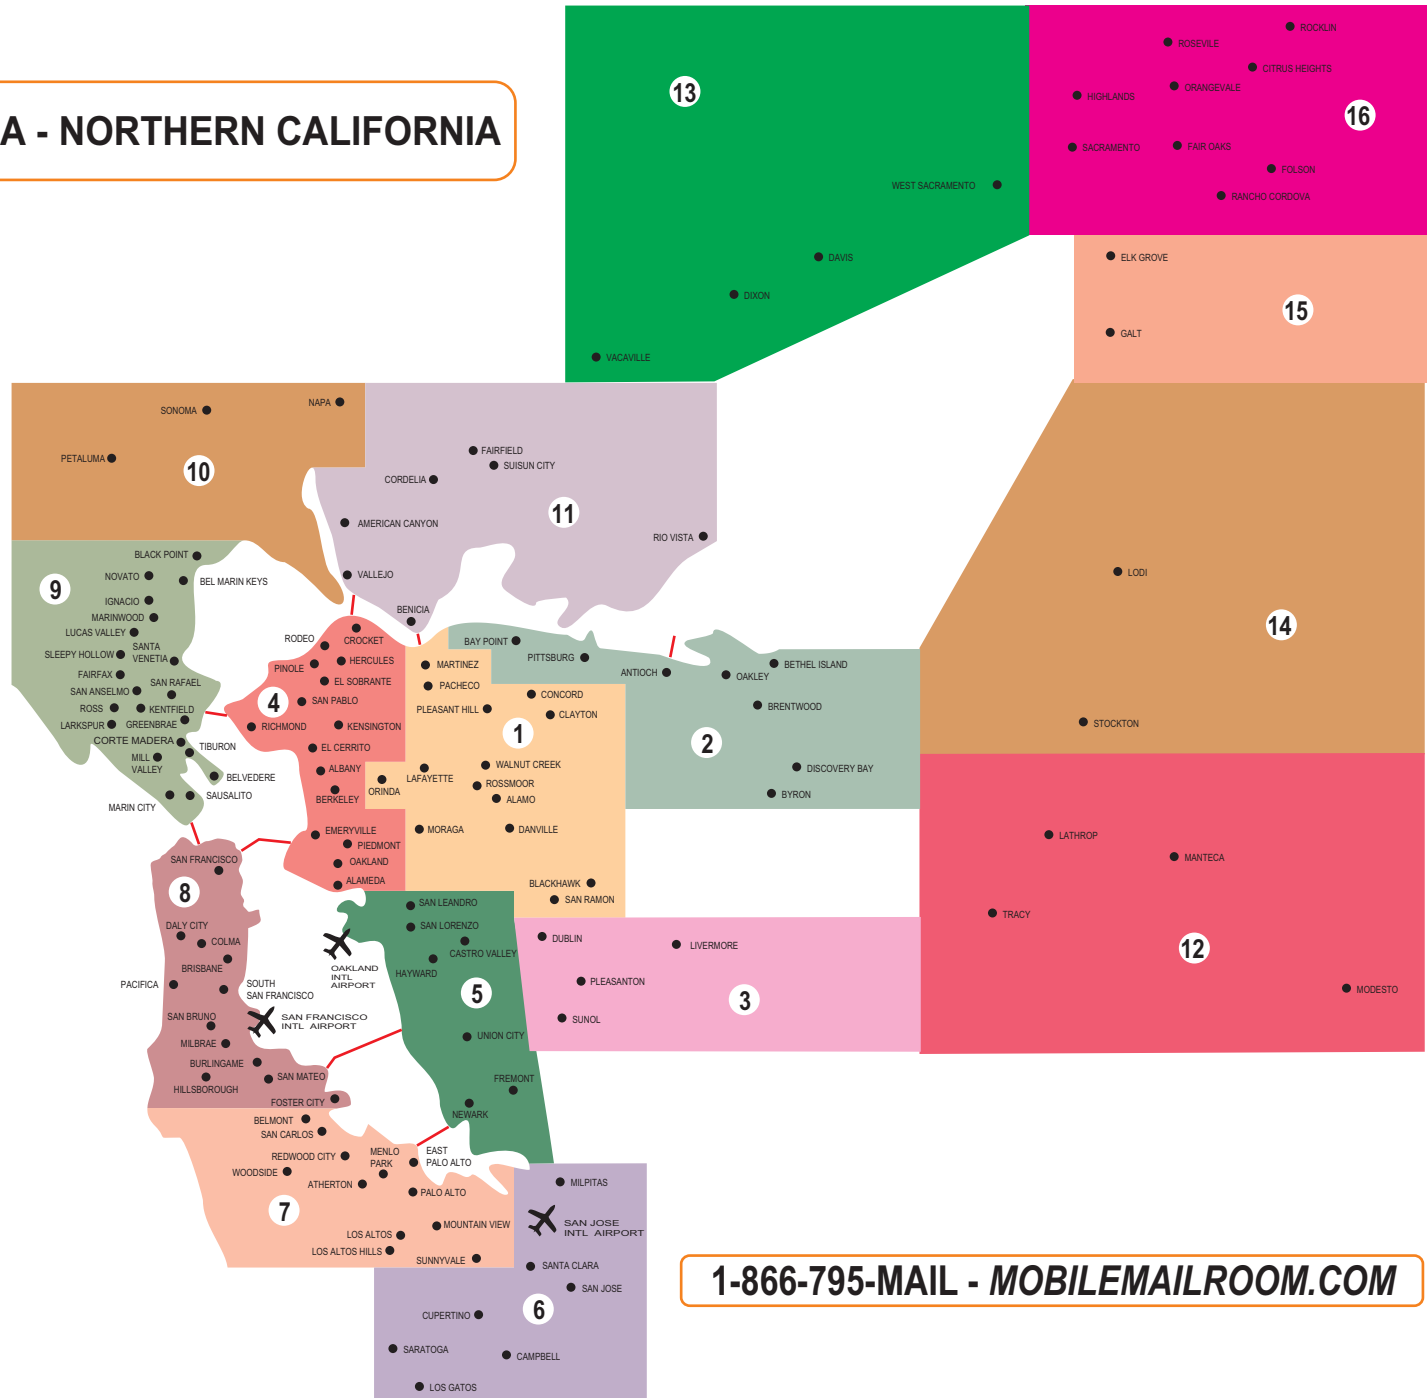

SERVICE AREA - NORTHERN CALIFORNIA

1-866-795-MAIL - MOBILEMAILROOM.COM